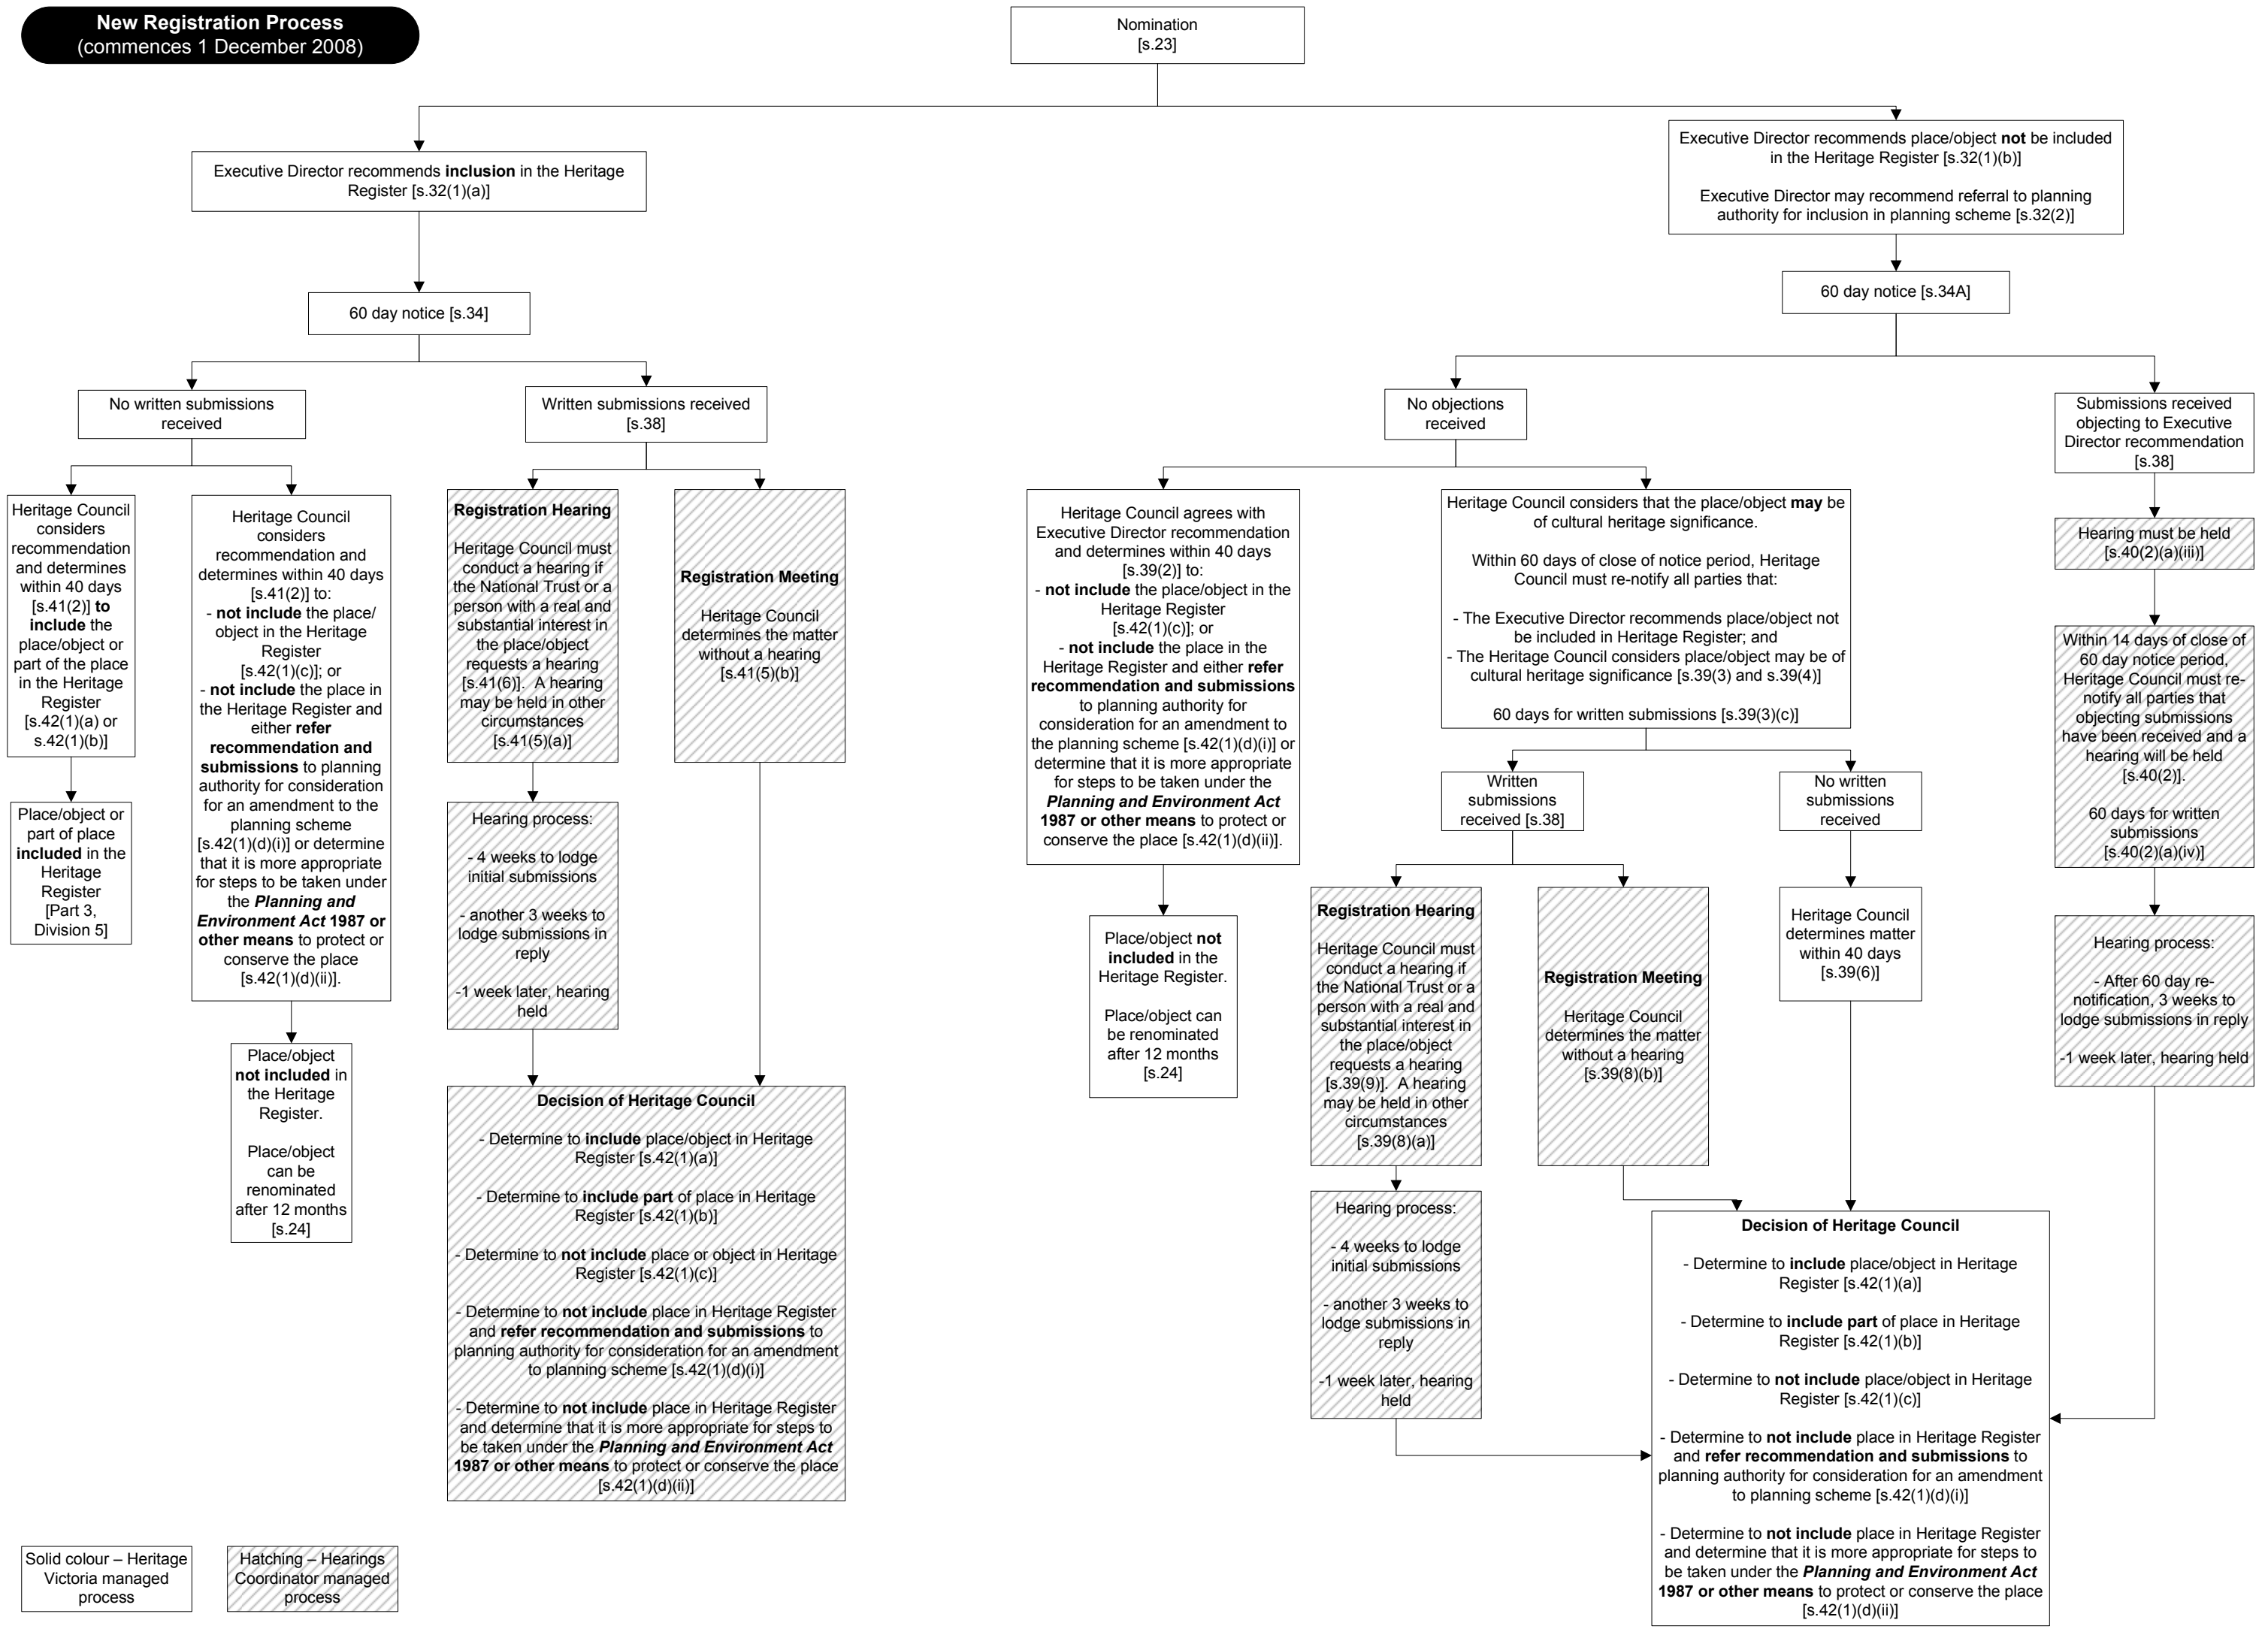

New Registration Process
(commences 1 December 2008)

Solid colour – Heritage Victoria managed process
Hatching – Hearings Coordinator managed process